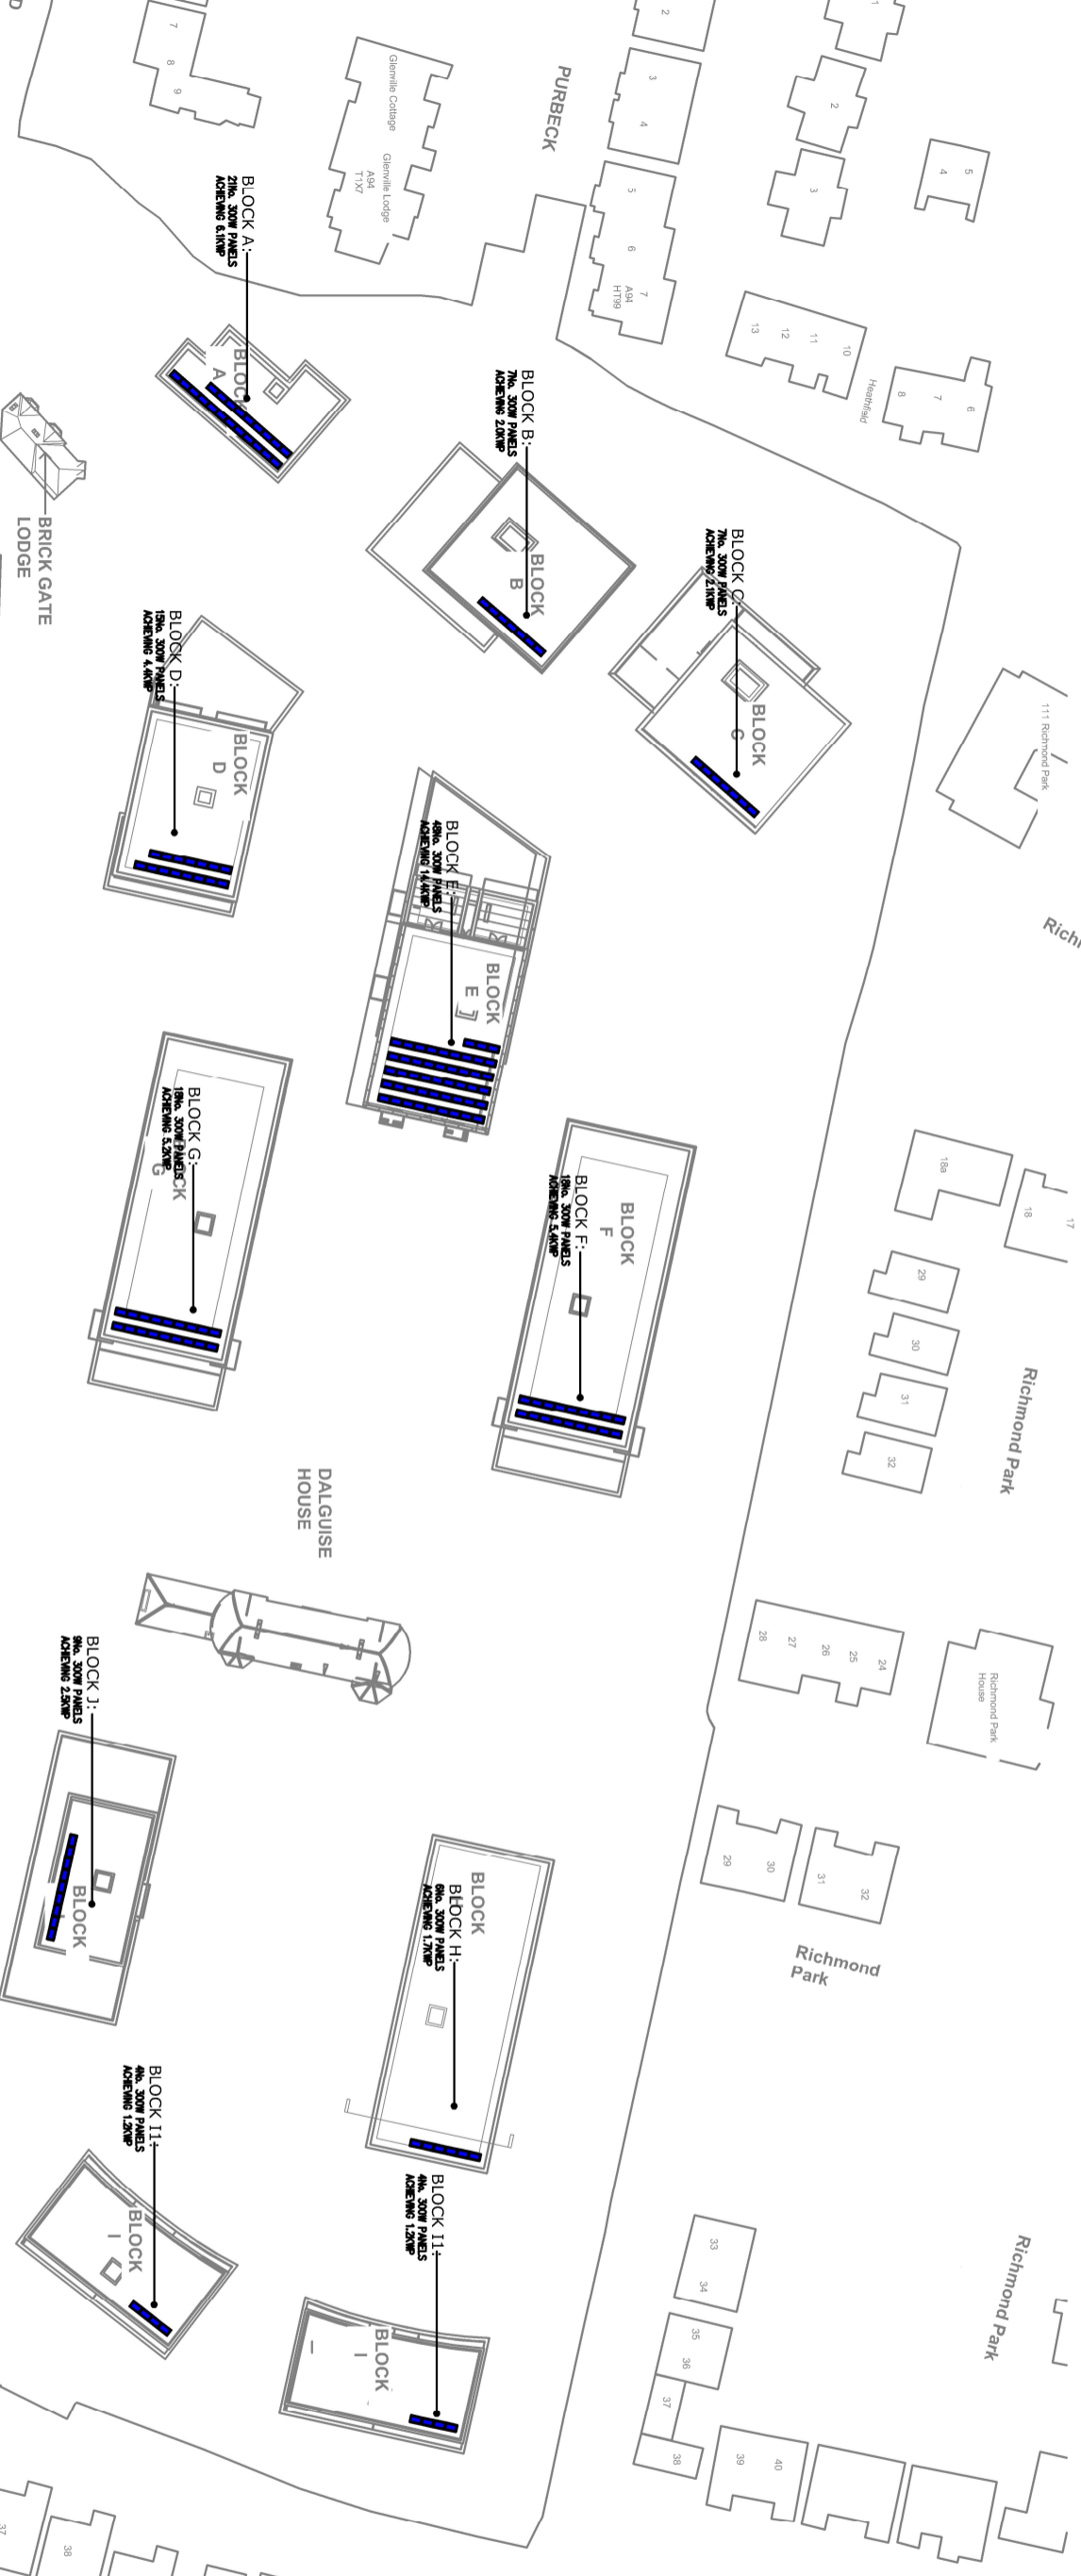

LEGEND OF SYMBOLS
PHOTOVOLTAIC PANEL (INDICATE RATING AND DIMENSIONS)

no.	date	description
P02	JUN '23	FURTHER INFORMATION ISSUE
P01	MAR '23	PLANNING ISSUE

metec
CONSULTING ENGINEERS
mechanical • electrical • energy

La Vallée House
Upper Deane Road
G28 W22NF
T: +353 (0)1 204 0015
F: +353 (0)1 204 0015
W: www.metec.ie

Project: DALGUISE MONKSTOWN

Architect: architectural studios

Drawing title: PHOTOVOLTAIC LAYOUT ROOF LEVEL

301 no.: 21044

302 no.: MKS-MET-ZZ-RL-DR-E-6110

303 no.: CR

304 no.: EP

305 no.: MR

306 no.: P02

date: MAR '23

scale: 1:500 @ A1